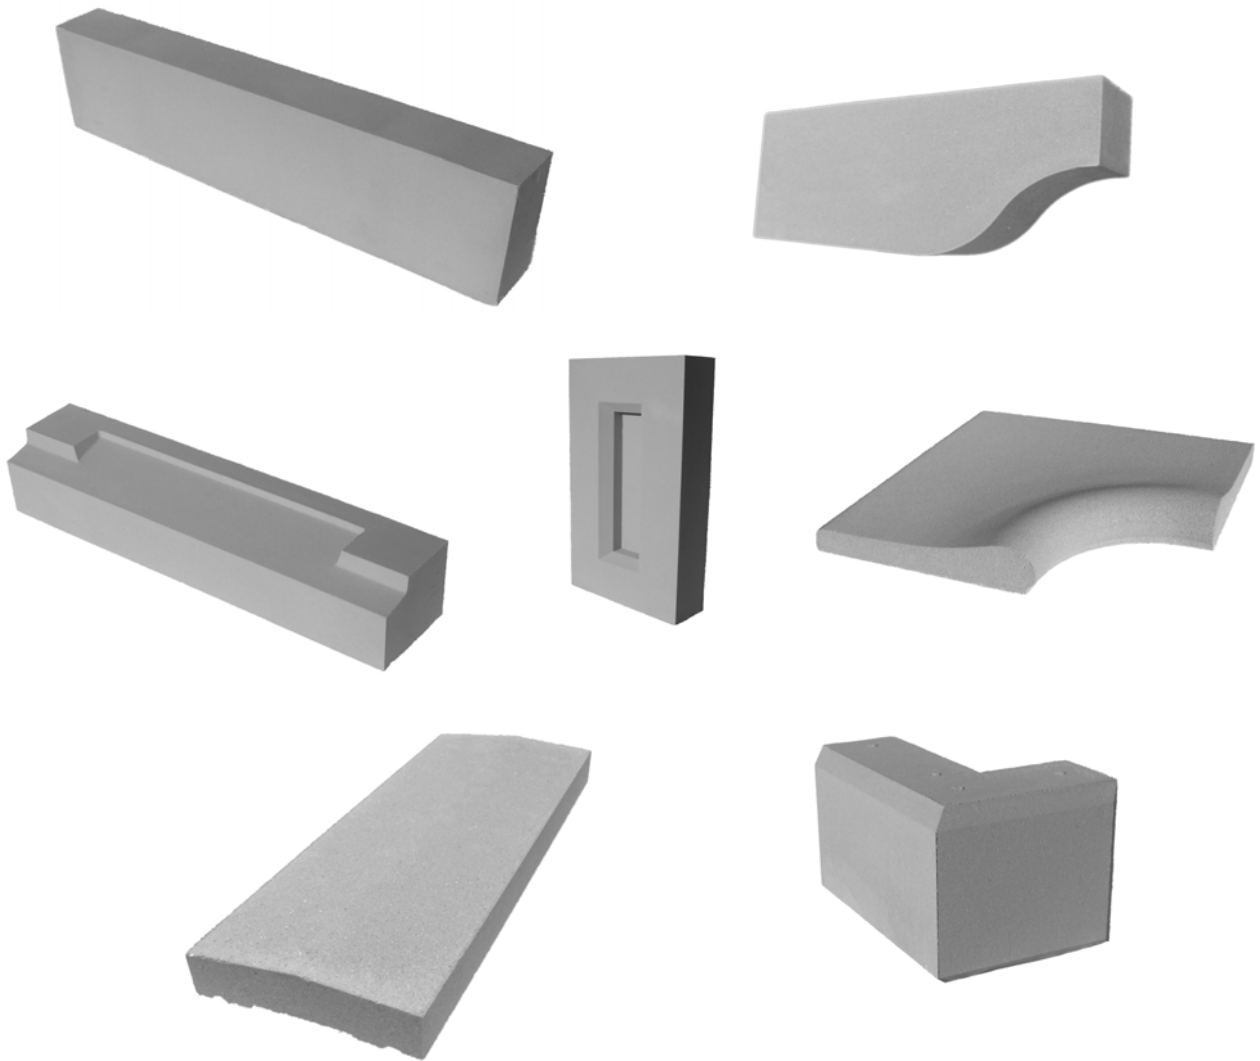

Addstone^{TM}

Cast Stone from STOCK

Addstone (UK) Limited

Main UK agents for Weser

Tel: 01785 878 402

Fax: 01785 819 958

www.addstone.co.uk

sales@addstone.co.uk