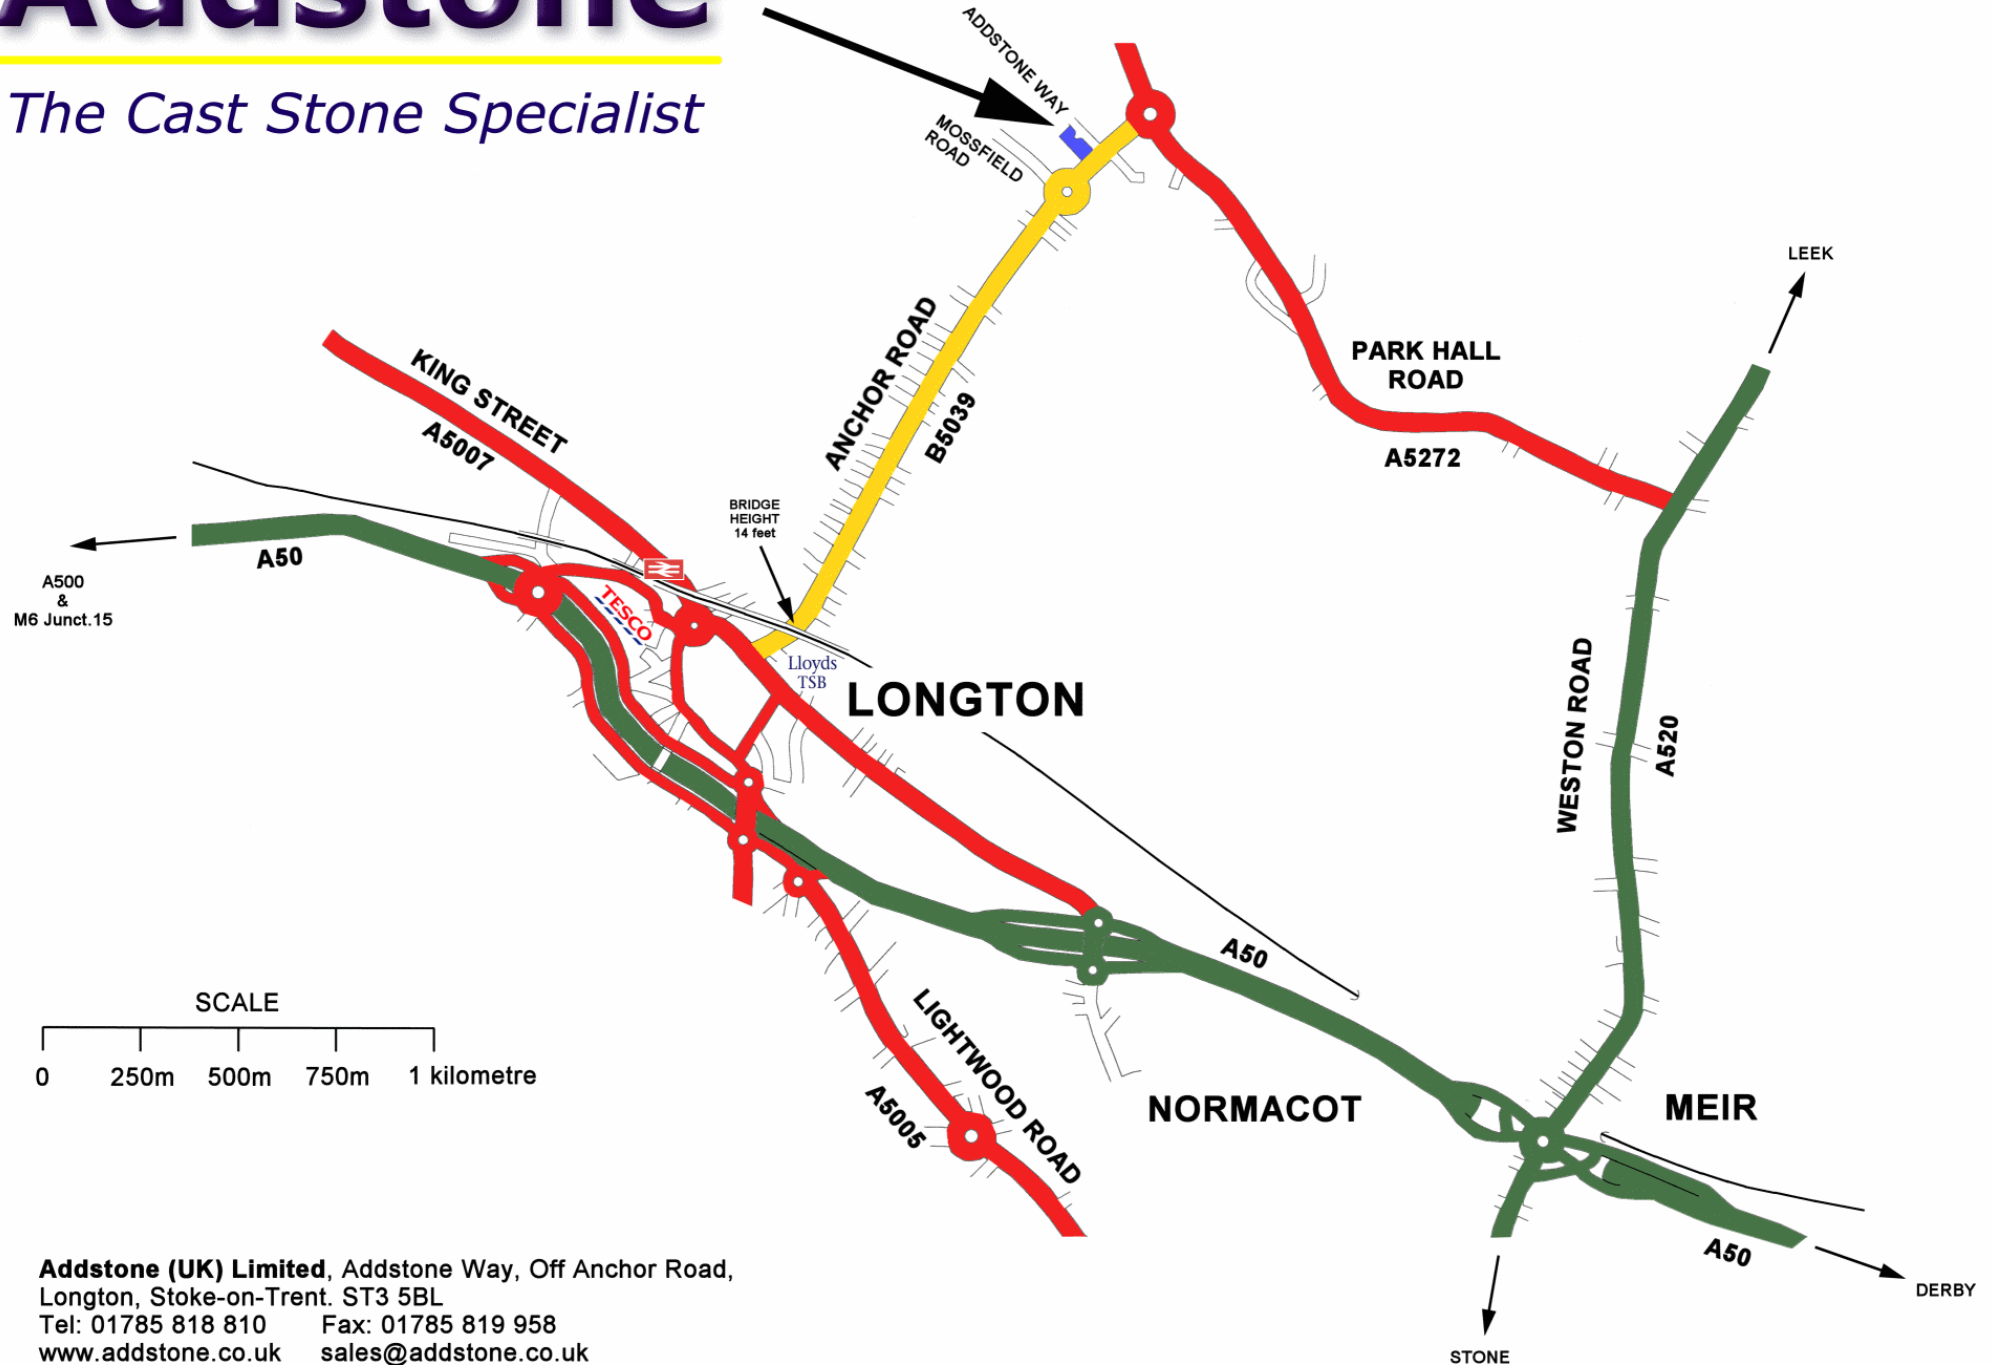

AddstoneTM

The Cast Stone Specialist

Addstone (UK) Limited, Addstone Way, Off Anchor Road,
Longton, Stoke-on-Trent. ST3 5BL
Tel: 01785 818 810 Fax: 01785 819 958
www.addstone.co.uk sales@addstone.co.uk